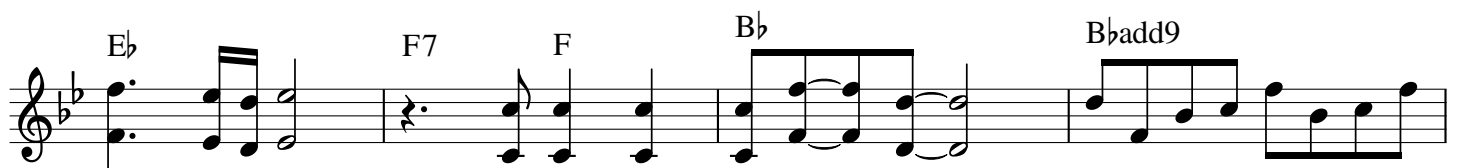

Endless Love

Diana Ross & Lionel Richie

The musical score for "Endless Love" is written in B-flat major and 4/4 time. It consists of nine staves of music. The chord annotations are as follows:

- Staff 1: B \flat add9, B \flat
- Staff 2: E \flat , F7, F, B \flat , B \flat add9
- Staff 3: B \flat , E \flat , /F, F7
- Staff 4: B \flat add9, F/A, E \flat M7, F7, F
- Staff 5: B \flat , F/A, Gm, Dm/F, E \flat M7, F7, F
- Staff 6: B \flat , A \flat /B \flat , E \flat M7, F7, F
- Staff 7: B \flat , F/A, Gm, F6, E \flat M7, Dm7
- Staff 8: Cm7, Cm/F, Dm7/F, B \flat