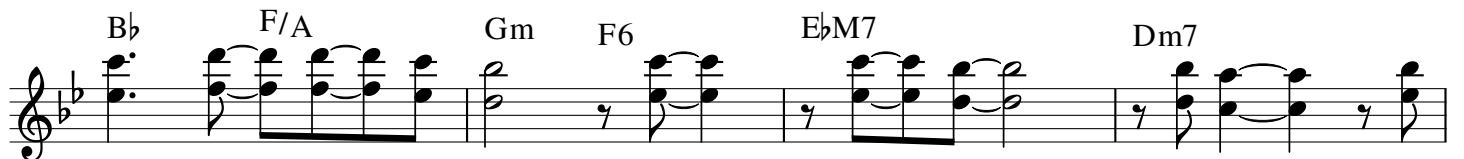

Endless Love

Diana Ross & Lionel Richie

The musical score for "Endless Love" is written in B-flat major and 4/4 time. It consists of nine staves of music. The chord annotations are as follows:

- Staff 1: B \flat add9, B \flat
- Staff 2: E \flat , F7, F, B \flat , B \flat add9
- Staff 3: B \flat , E \flat , /F, F7
- Staff 4: B \flat add9, F/A, E \flat M7, F7, F
- Staff 5: B \flat , F/A, Gm, Dm/F, E \flat M7, F7, F
- Staff 6: B \flat , A \flat /B \flat , E \flat M7, F7, F
- Staff 7: B \flat , F/A, Gm, F6, E \flat M7, Dm7
- Staff 8: Cm7, Cm/F, Dm7/F, B \flat

B \flat Eb F7 F

B \flat F/A EbM7 F7 F

B \flat F/A Gm Dm/F EbM7 F7 F

B \flat Ab/Bb EbM7 F7 F

B \flat F/A Gm F6 EbM7 Dm7

EbM7 Dm7 EbM7 Dm7

Cm7 Cm/F Dm7/F Bb

Eb F7 F Bb Bbadd9