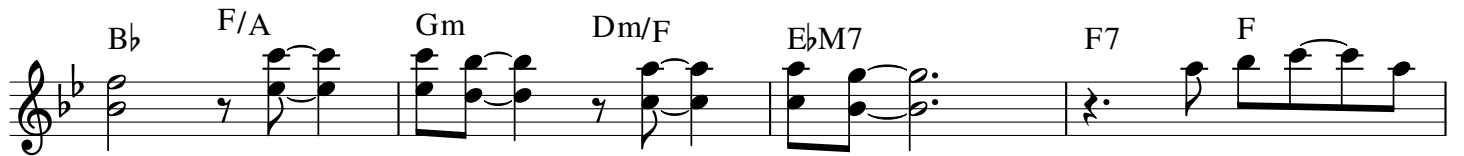

Endless Love

Diana Ross & Lionel Richie

The musical score for "Endless Love" is written in B-flat major and 4/4 time. It consists of nine staves of music. The chord annotations are as follows:

- Staff 1: B \flat add9, B \flat
- Staff 2: E \flat , F7, F, B \flat , B \flat add9
- Staff 3: B \flat , E \flat , /F, F7
- Staff 4: B \flat add9, F/A, E \flat M7, F7, F
- Staff 5: B \flat , F/A, Gm, Dm/F, E \flat M7, F7, F
- Staff 6: B \flat , A \flat /B \flat , E \flat M7, F7, F
- Staff 7: B \flat , F/A, Gm, F6, E \flat M7, Dm7
- Staff 8: Cm7, Cm/F, Dm7/F, B \flat