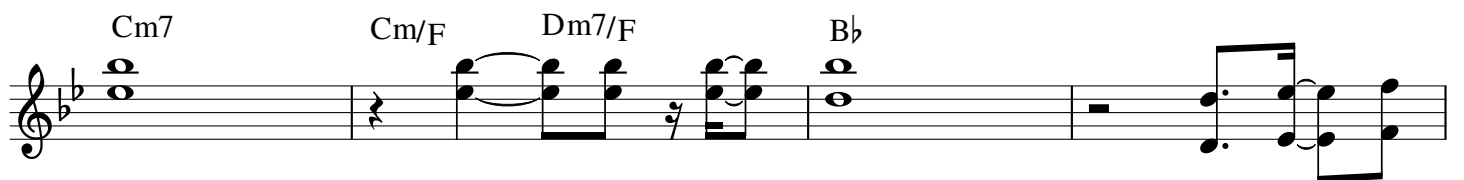

Endless Love

Diana Ross & Lionel Richie

The musical score for "Endless Love" is written in B-flat major and 4/4 time. It consists of nine staves of music. The chord annotations are as follows:

- Staff 1: B \flat add9, B \flat
- Staff 2: E \flat , F7, F, B \flat , B \flat add9
- Staff 3: B \flat , E \flat , /F, F7
- Staff 4: B \flat add9, F/A, E \flat M7, F7, F
- Staff 5: B \flat , F/A, Gm, Dm/F, E \flat M7, F7, F
- Staff 6: B \flat , A \flat /B \flat , E \flat M7, F7, F
- Staff 7: B \flat , F/A, Gm, F6, E \flat M7, Dm7
- Staff 8: Cm7, Cm/F, Dm7/F, B \flat

B \flat Eb F7 F

B \flat F/A EbM7 F7 F

B \flat F/A Gm Dm/F EbM7 F7 F

B \flat Ab/Bb EbM7 F7 F

B \flat F/A Gm F6 EbM7 Dm7

EbM7 Dm7 EbM7 Dm7

Cm7 Cm/F Dm7/F Bb

Eb F7 F Bb Bbadd9