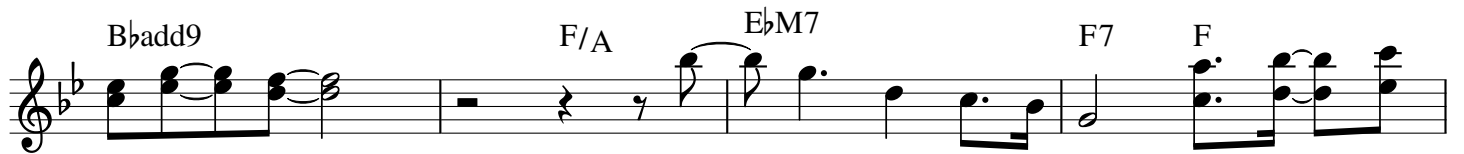

Endless Love

Diana Ross & Lionel Richie

The musical score for "Endless Love" is written in B-flat major and 4/4 time. It consists of nine staves of music. The chord annotations are as follows:

- Staff 1: B \flat add9, B \flat
- Staff 2: E \flat , F7, F, B \flat , B \flat add9
- Staff 3: B \flat , E \flat , /F, F7
- Staff 4: B \flat add9, F/A, E \flat M7, F7, F
- Staff 5: B \flat , F/A, Gm, Dm/F, E \flat M7, F7, F
- Staff 6: B \flat , A \flat /B \flat , E \flat M7, F7, F
- Staff 7: B \flat , F/A, Gm, F6, E \flat M7, Dm7
- Staff 8: Cm7, Cm/F, Dm7/F, B \flat