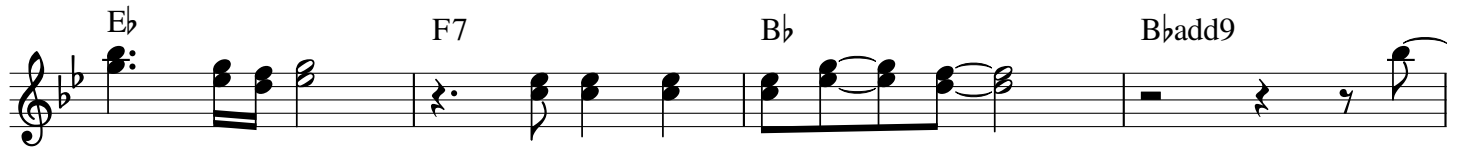

Endless Love

Diana Ross & Lionel Richie

The musical score for "Endless Love" is written in B-flat major and 4/4 time. It consists of nine staves of music. The chord annotations are as follows:

- Staff 1: B \flat add9, B \flat
- Staff 2: E \flat , F7, F, B \flat , B \flat add9
- Staff 3: B \flat , E \flat , /F, F7
- Staff 4: B \flat add9, F/A, E \flat M7, F7, F
- Staff 5: B \flat , F/A, Gm, Dm/F, E \flat M7, F7, F
- Staff 6: B \flat , A \flat /B \flat , E \flat M7, F7, F
- Staff 7: B \flat , F/A, Gm, F6, E \flat M7, Dm7
- Staff 8: Cm7, Cm/F, Dm7/F, B \flat