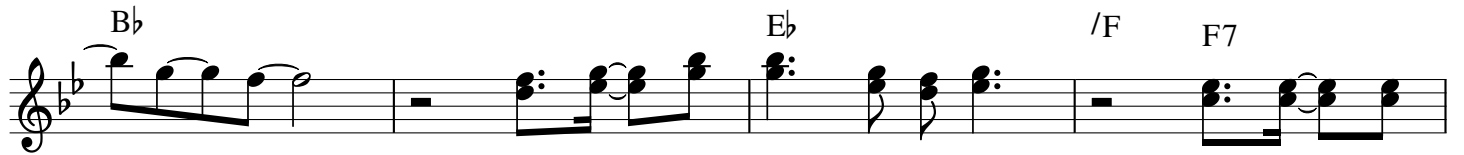

Endless Love

Diana Ross & Lionel Richie

The musical score for "Endless Love" is written in B-flat major and 4/4 time. It consists of nine staves of music. The chord annotations are as follows:

- Staff 1: B \flat add9, B \flat
- Staff 2: E \flat , F7, F, B \flat , B \flat add9
- Staff 3: B \flat , E \flat , /F, F7
- Staff 4: B \flat add9, F/A, E \flat M7, F7, F
- Staff 5: B \flat , F/A, Gm, Dm/F, E \flat M7, F7, F
- Staff 6: B \flat , A \flat /B \flat , E \flat M7, F7, F
- Staff 7: B \flat , F/A, Gm, F6, E \flat M7, Dm7
- Staff 8: Cm7, Cm/F, Dm7/F, B \flat

B \flat Eb F7 F

B \flat F/A EbM7 F7 F

B \flat F/A Gm Dm/F EbM7 F7 F

B \flat Ab/Bb EbM7 F7 F

B \flat F/A Gm F6 EbM7 Dm7

EbM7 Dm7 EbM7 Dm7

Cm7 Cm/F Dm7/F Bb

Eb F7 F Bb Bbadd9